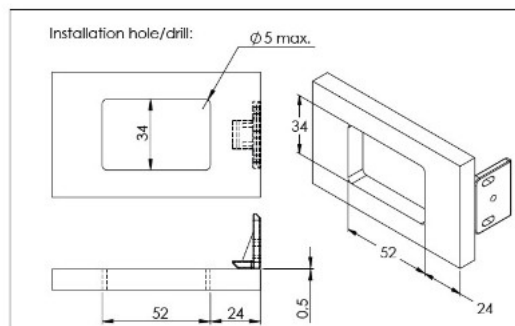

PRODUCT SHEET

Description:

Slam Lock "Wagon", W/Pull Latch, 65x38mm, Black, 12-14mm, Zamak Handle & Black ABS Body, Incl. Black ABS Striker

Item number:

14.03.091-0

| Units | Box | Carton | HS Code | Barcode |
|-------|-----|--------|------------|--|
| Pcs. | 10 | 100 | 8301300000 |  |
| | | | | 5704866518406 |