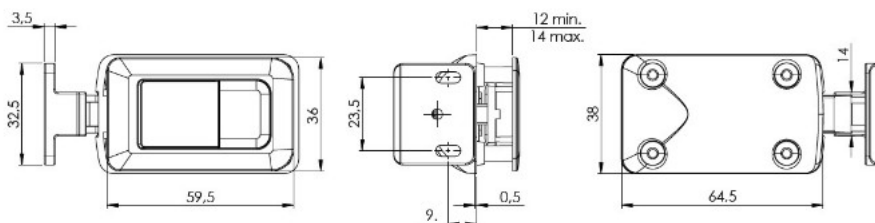

PRODUCT SHEET

Description:

Slam Lock "Wagon", W/Pull Latch, 65x38mm, Black, 12-14mm, Zamak Handle & Black ABS Body, Incl. Black ABS Striker

Item number:

14.03.091-0

| Units | Box | Carton | HS Code | Barcode |
|-------|-----|--------|------------|--|
| Pcs. | 10 | 100 | 8301300000 |  |
| | | | | 5704866518406 |