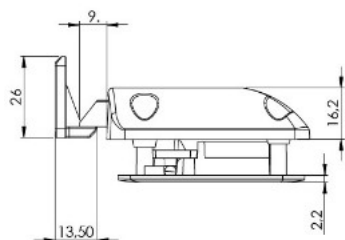

PRODUCT SHEET

Description:

Slam Lock "Wagon", W/Pull Latch, 65x38mm, Black, 12-14mm, Zamak Handle & Black ABS Body, Incl. Black ABS Striker

Item number:

14.03.091-0

| Units | Box | Carton | HS Code | Barcode |
|-------|-----|--------|------------|--|
| Pcs. | 10 | 100 | 8301300000 |  |
| | | | | 5704866518406 |